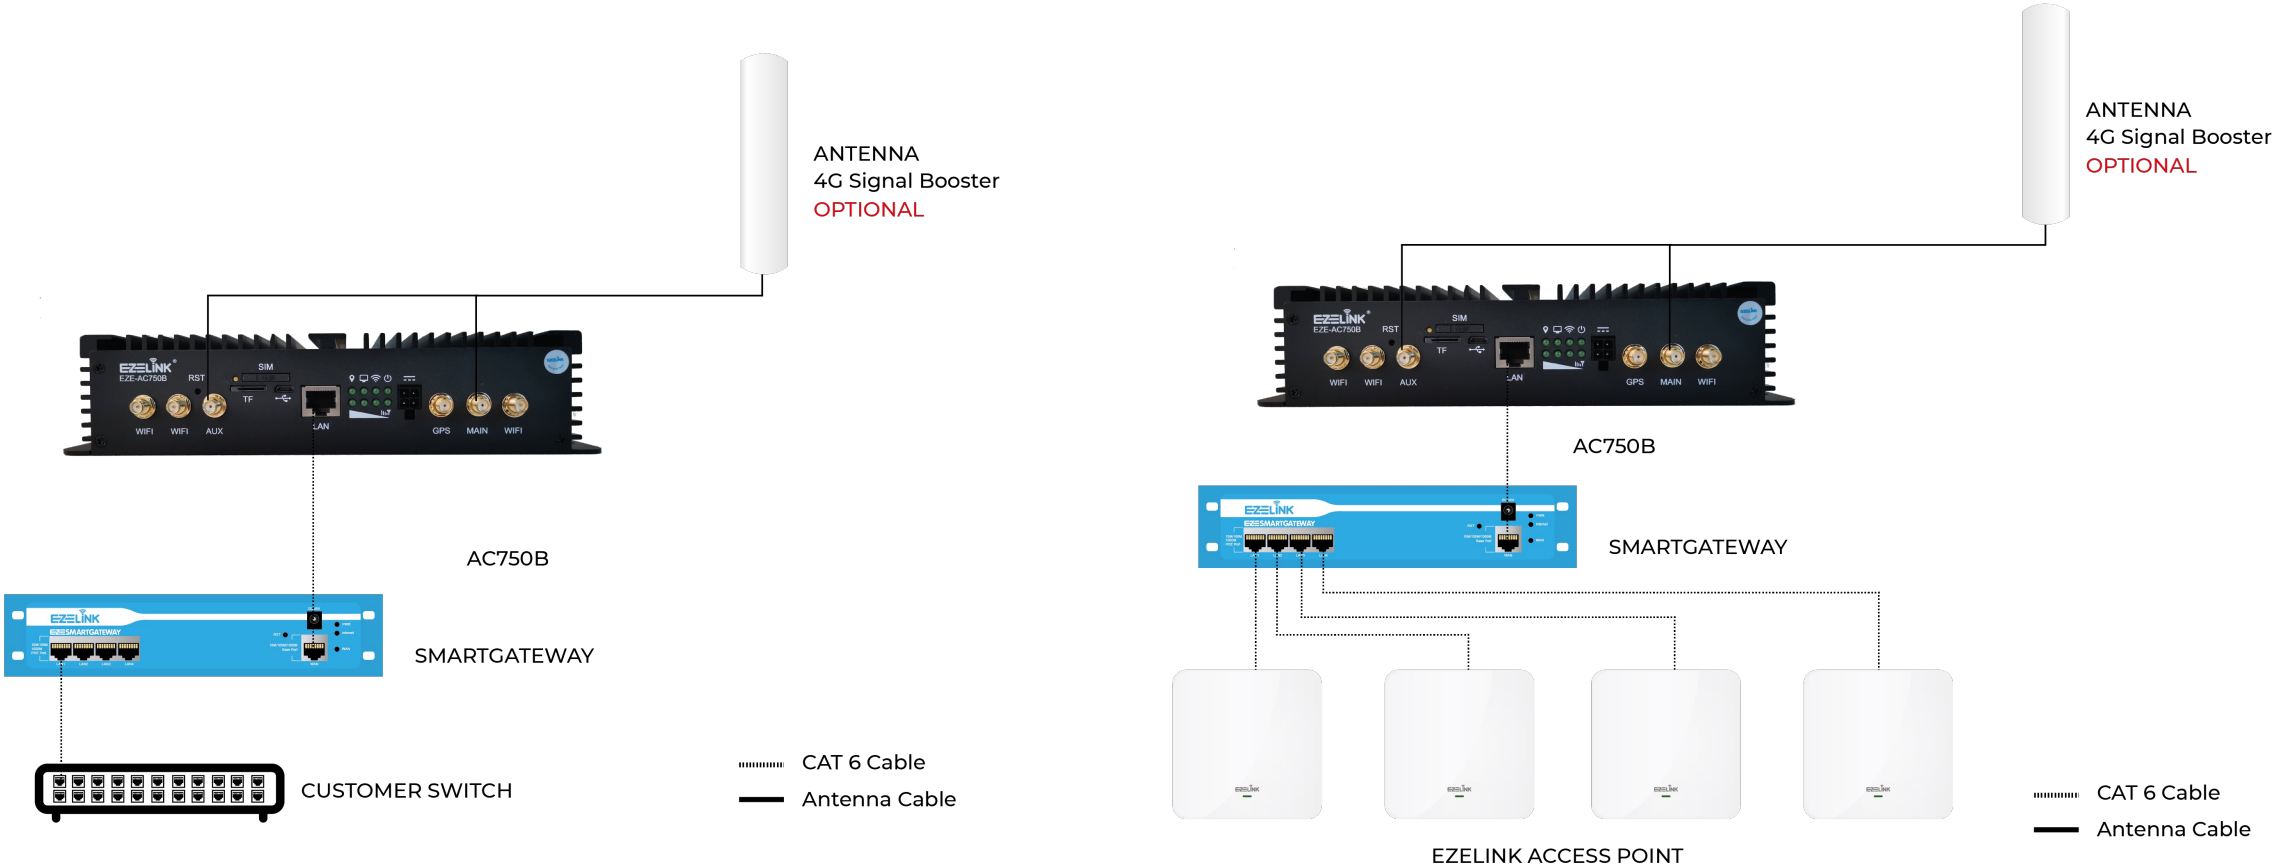

Managed WiFi for Construction Sites

- Construction Sites
- Temporary Offices
- Remote Locations
- Roadside Operations
- Offshore Locations

EZESITE

EZESITE is ideal for construction companies with on-site offices that require the WiFi connectivity from day one without any delays. EZESITE allows your staff to quickly connect laptops, printers, phones and any other device to the internet. Take Internet and WiFi network access anywhere you go.

EZESITE Hotspot

Plug & Connect solution is completely scalable to suit the end user requirements.

End User Devices

Ensure the connectivity of all end user wireless devices with and without authentication.

Technical Architecture

EZESITE is ideal for construction companies with on-site offices that require the WiFi connectivity from day one without any delays.

Technical Architecture

EZESITE is ideal for construction companies with on-site offices that require the WiFi connectivity from day one without any delays.

EZETRANSPORT AC750B series is carefully designed with built-in dual WiFi antennae, 4G/3G Antennae, GPS modules, vehicle anti-interference and fanless heat-sink for use in transportation. It supports 12~24 or 48 volts power and can be powered using the vehicle power supply. It has built-in protection against vehicle's power fluctuations, thereby offering a one-fit solution for multiple transportation types. The EZE-AC750B can be integrated with the monetization platform from EZELINK to provide targeted and location-based advertisements.