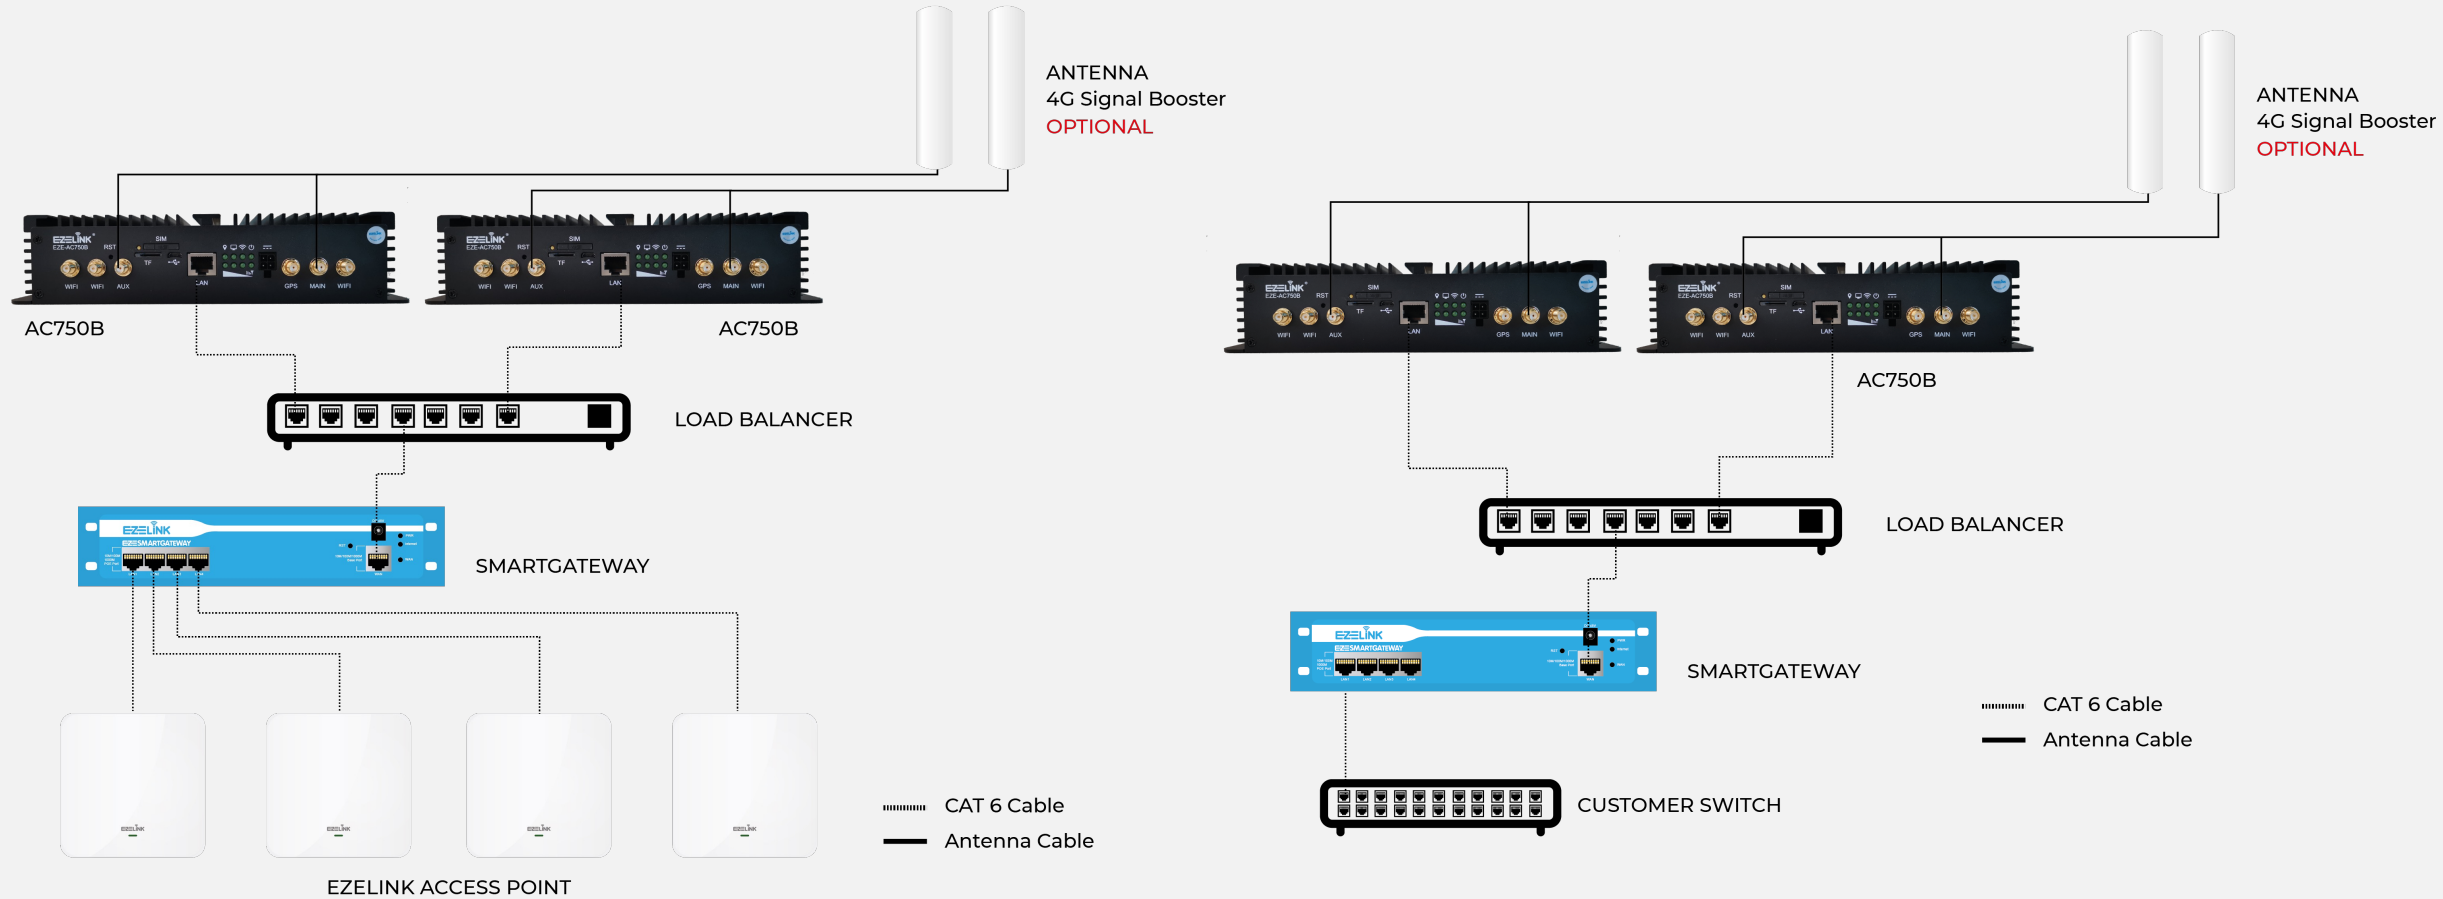

Managed WiFi for Construction Sites

- Construction Sites
- Temporary Offices
- Remote Locations
- Roadside Operations
- Offshore Locations

EZESITE

EZESITE is ideal for construction companies with on-site offices that require the WiFi connectivity from day one without any delays. EZESITE allows your staff to quickly connect laptops, printers, phones and any other device to the internet. Take Internet and WiFi network access anywhere you go.

EZESITE Hotspot

Plug & Connect solution is completely scalable to suit the end user requirements.

End User Devices

Ensure the connectivity of all end user wireless devices with and without authentication.

Technical Architecture

EZESITE is ideal for construction companies with on-site offices that require the WiFi connectivity from day one without any delays.

Technical Architecture

EZESITE is ideal for construction companies with on-site offices that require the WiFi connectivity from day one without any delays.

EZETRANSPORT AC750B series is carefully designed with built-in dual WiFi antennae, 4G/3G Antennae, GPS modules, vehicle anti-interference and fanless heat-sink for use in transportation. It supports 12~24 or 48 volts power and can be powered using the vehicle power supply. It has built-in protection against vehicle's power fluctuations, thereby offering a one-fit solution for multiple transportation types. The EZE-AC750B can be integrated with the monetization platform from EZELINK to provide targeted and location-based advertisements.